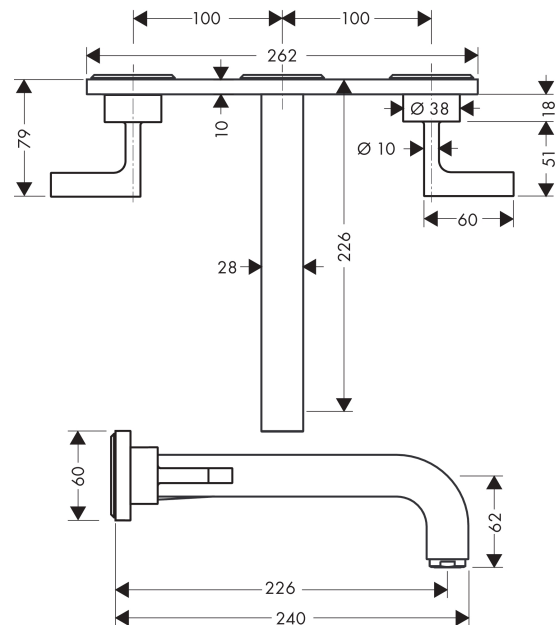

AXOR Citterio

3-hole basin mixer for concealed installation wall-mounted with spout 226 mm, lever handles and plate

Surfaces: **Chrome** Article Number: **39148000**

Description

product features

- consists of: 3-hole basin mixer for concealed installation wall-mounted, waste set
- projection 226 mm
- normal spray
- flow rate at 3 bar: 5 l/min
- ceramic valves hot/ cold 90°
- suitable for continuous flow water heaters
- non-closing waste set
- connection dimension: DN15

Technology

Product image

Scale drawing

Flowchart